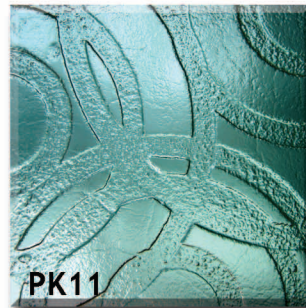

Paragon Glass Designs

Standard Kiln Formed Textures

All of our textures can be produced using clear, low iron or body tinted glass.
Kiln formed glass can also be sandblasted, silvered (mirrored) or back painted (metallic colours only)