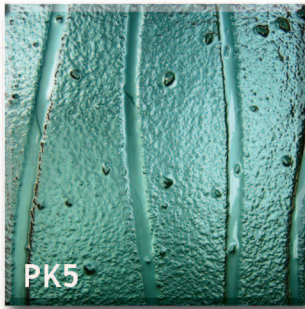

Paragon Glass Designs

Standard Kiln Formed Textures

All of our textures can be produced using clear, low iron or body tinted glass.
Kiln formed glass can also be sandblasted, silvered (mirrored) or back painted (metallic colours only)