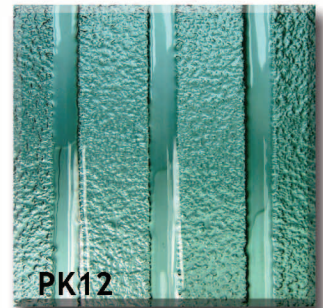

Paragon Glass Designs

Standard Kiln Formed Textures

All of our textures can be produced using clear, low iron or body tinted glass.
Kiln formed glass can also be sandblasted, silvered (mirrored) or back painted (metallic colours only)