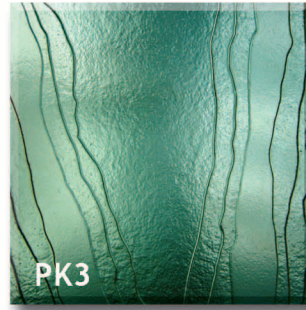

Paragon Glass Designs

Standard Kiln Formed Textures

All of our textures can be produced using clear, low iron or body tinted glass.
Kiln formed glass can also be sandblasted, silvered (mirrored) or back painted (metallic colours only)