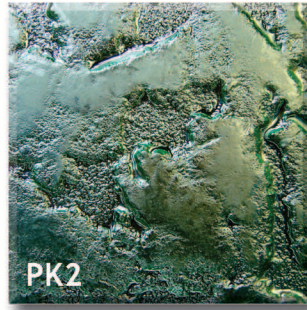

Paragon Glass Designs

Standard Kiln Formed Textures

All of our textures can be produced using clear, low iron or body tinted glass.
Kiln formed glass can also be sandblasted, silvered (mirrored) or back painted (metallic colours only)