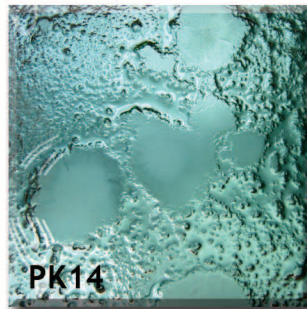

Paragon Glass Designs

Standard Kiln Formed Textures

All of our textures can be produced using clear, low iron or body tinted glass.
Kiln formed glass can also be sandblasted, silvered (mirrored) or back painted (metallic colours only)