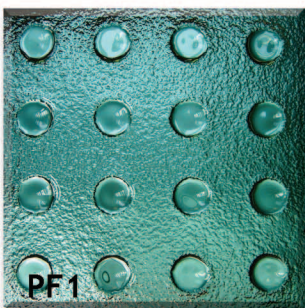

Paragon Glass Designs

Standard Kiln Formed Textures

All of our textures can be produced using clear, low iron or body tinted glass.
Kiln formed glass can also be sandblasted, silvered (mirrored) or back painted (metallic colours only)