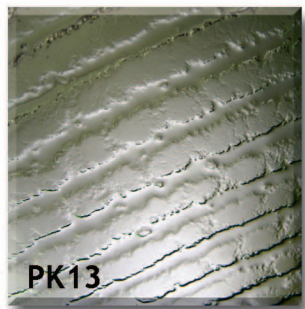

Paragon Glass Designs

Standard Kiln Formed Textures

All of our textures can be produced using clear, low iron or body tinted glass.
Kiln formed glass can also be sandblasted, silvered (mirrored) or back painted (metallic colours only)