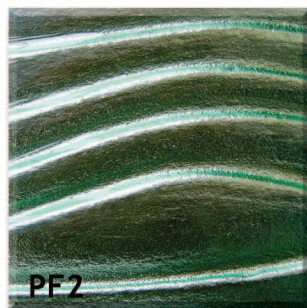

Paragon Glass Designs

Standard Kiln Formed Textures

All of our textures can be produced using clear, low iron or body tinted glass.
Kiln formed glass can also be sandblasted, silvered (mirrored) or back painted (metallic colours only)