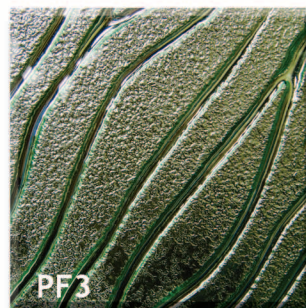

Paragon Glass Designs

Standard Kiln Formed Textures

All of our textures can be produced using clear, low iron or body tinted glass.
Kiln formed glass can also be sandblasted, silvered (mirrored) or back painted (metallic colours only)