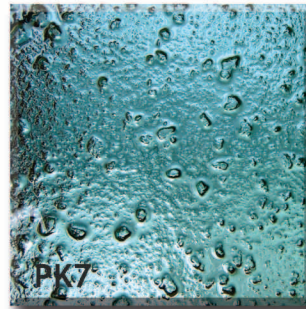

Paragon Glass Designs

Standard Kiln Formed Textures

All of our textures can be produced using clear, low iron or body tinted glass.
Kiln formed glass can also be sandblasted, silvered (mirrored) or back painted (metallic colours only)