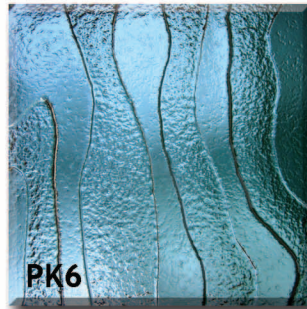

Paragon Glass Designs

Standard Kiln Formed Textures

All of our textures can be produced using clear, low iron or body tinted glass.
Kiln formed glass can also be sandblasted, silvered (mirrored) or back painted (metallic colours only)